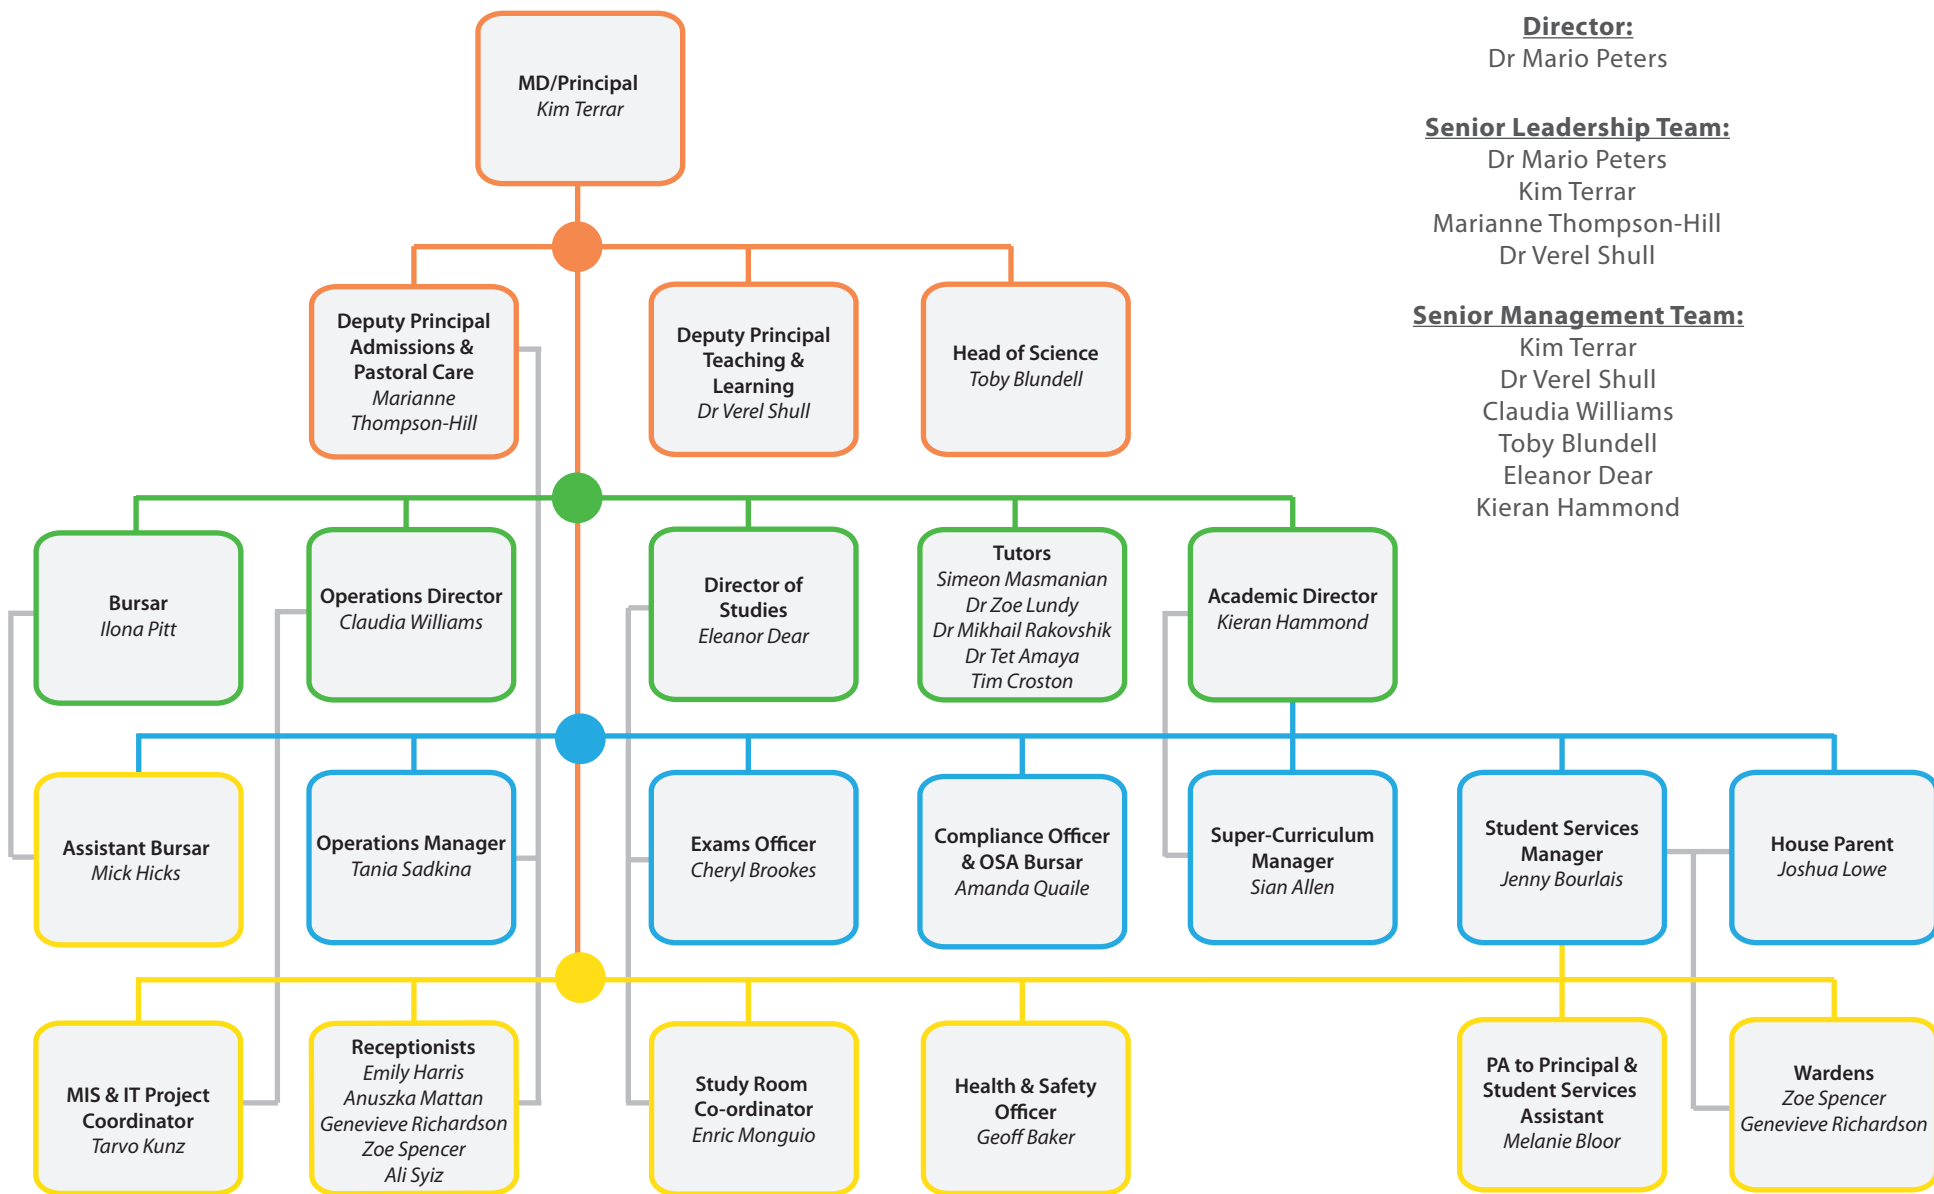

# Oxford International College - Organisational Chart

**Director:**

Dr Mario Peters

**Senior Leadership Team:**

Dr Mario Peters  
Kim Terrar  
Marianne Thompson-Hill  
Dr Verel Shull

**Senior Management Team:**

Kim Terrar  
Dr Verel Shull  
Claudia Williams  
Toby Blundell  
Eleanor Dear  
Kieran Hammond